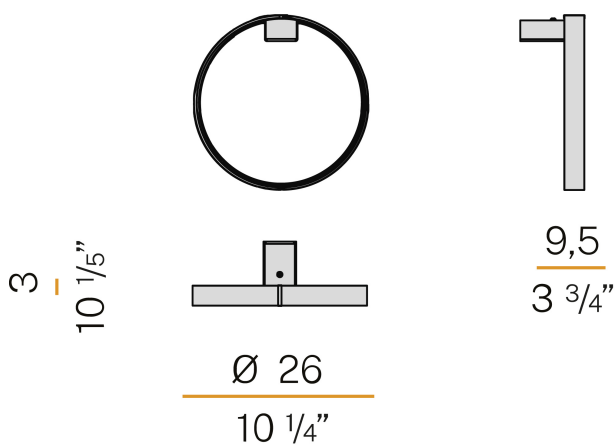

PANZERI

Zero Round

220-240V AC ON-OFF

A03319.025.0401

 mat brass

Data sheet

CODE	A03319.025.0401
SYSTEM POWER CONSUMPTION	13W
EFFICACY	61.23lm/W
LIGHT SOURCE	LED
LIGHT SOURCE LIFETIME	L70 (B50) 60.000h
COLOUR TEMPERATURE	3000K Ra>90
LIGHT DISTRIBUTION	diffused
POWER SUPPLY	220-240V AC
FREQUENCY	50/60Hz
ELECTRICAL CONFIGURATION	ON-OFF
DRIVER	integrated included
NOMINAL LUMINOUS FLUX	1024lm
LUMEN OUTPUT	796lm
EFFICIENCY	77.7%
WEIGHT	0,62 Kg
PROTECTION DEGREE	IP40
COLOUR TOLLERANCES	SDCM 3
PACKING DIMENSIONS (CM)	20,0 x 31,0 x 31,0

Wall lighting fixture for interiors, with direct and indirect light emission.
Pickled sheet metal wall bracket in polyacrylic paint.
Pickled sheet metal wall plate in polyacrylic paint.
Bended extruded aluminium structure in white, black, bronze, mat brass or titanium polyacrylic paint.
Extruded polycarbonate diffuser with opaline finish.

Technical drawing

Polar diagram